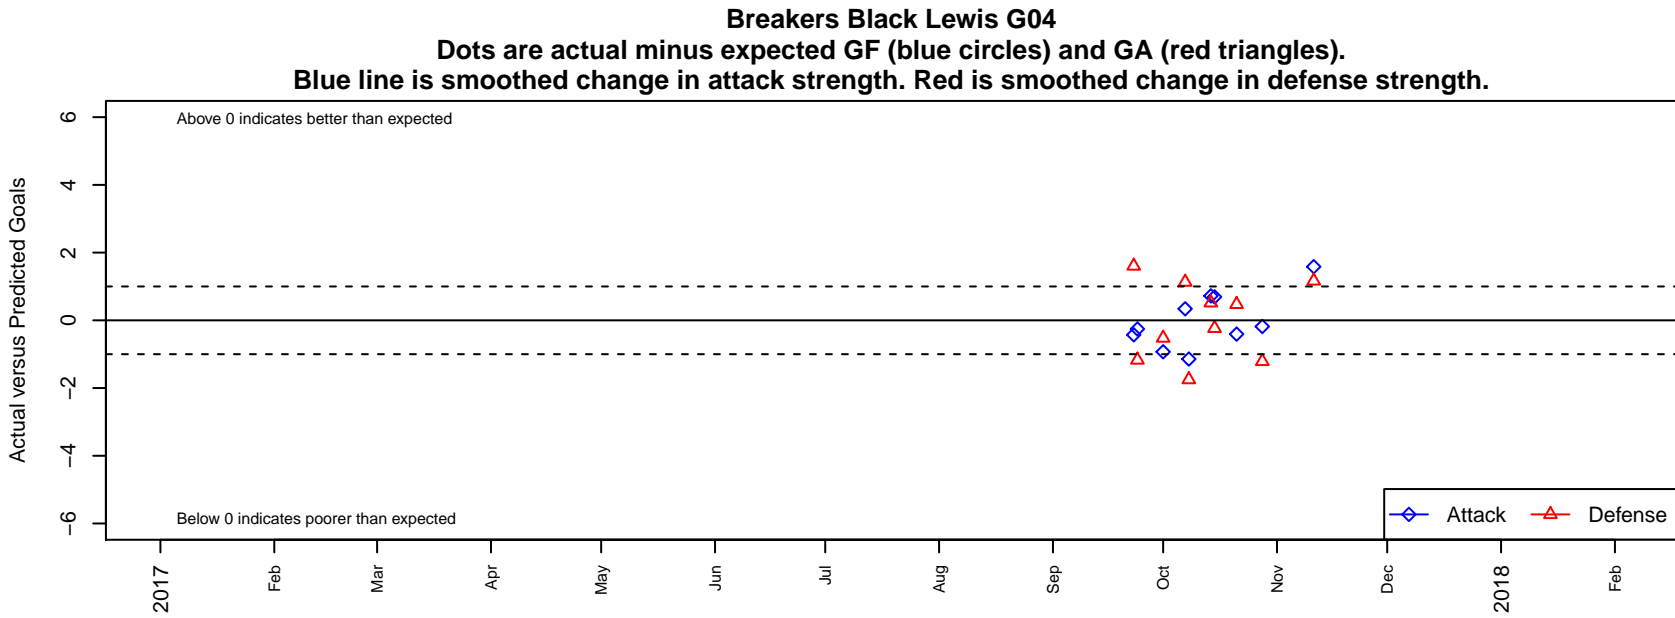

Breakers Black Lewis G04

Breakers SC
Spokane, WA
G04 total strength=1214
attack=6.48 defense=2.73
fall league = PSPL Classic 1 – East U14

alt names used:
IEYSA G04 Breakers FC Lewis
SPOKANE BREAKERS FC – 4 BLACK

Venues played:
2017 PSPL Classic 1 – East U14

**attack and defense variance (black dot)
relative to other teams
and top 10 in region**

**attack and defense rating
relative to others at age
and all opponents in last 13 months**